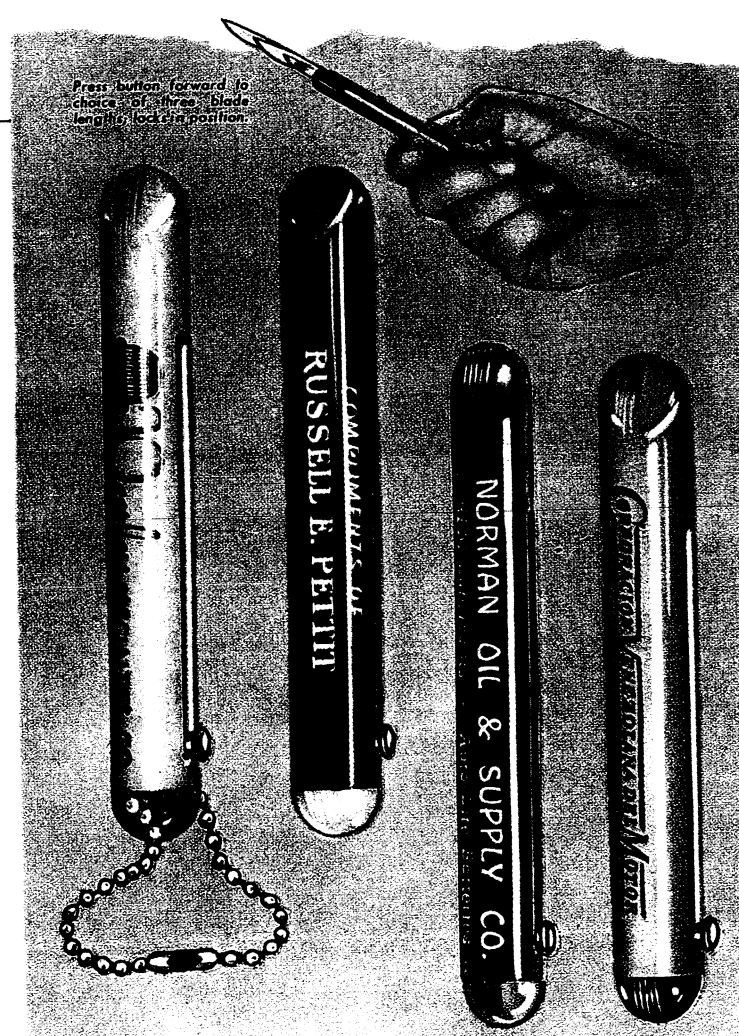

• for prices and imprinting information see price list

AUTOPOINT COMPANY • Division of CORY Corporation • 1801 FOSTER AVE • CHICAGO 40